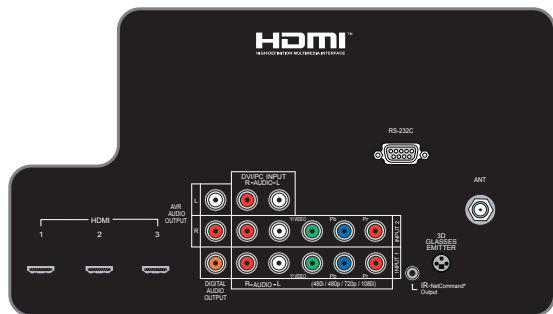

837 SERIES | HOME THEATER TV

Models: WD-65837 | WD-73837 | WD-82837

MODEL	WD-65837	WD-73837	WD-82837
Screen Size	65-inch	73-inch	82-inch
Aspect Ratio	16:9 [widescreen]	16:9 [widescreen]	16:9 [widescreen]
Height	39.5"	43.6"	48.5"
Width	58.2"	65.2"	73.2"
Depth	16.0"	17.9"	22.7"
Height On Base	56.1"	60.2"	N/A
Matching Base Model	MB-S60/65A	MB-S73A	N/A
Weight	72.2 lbs.	92.8 lbs.	154.4 lbs.
POWER CONSUMPTION			
Operating Standard	218 Watts	218 Watts	208 Watts
Standby	0.6 Watts	0.6 Watts	0.6 Watts

BACKPANEL

SIDE PANEL