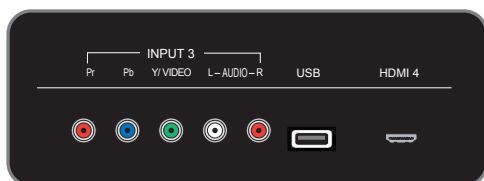

SIDE PANEL

OPTICAL SYSTEM	
Display Type	DLP®
HDTV Resolution*	1080p
Lamp Power	180 watts
VIDEO PERFORMANCE	
Mitsubishi Exclusive 6-Color Processor™	Yes
Push 1080p 5G 12-Bit Video Processing and video format conversion	Yes
HDMI 1.3a™ Deep Color™ (36 bit) and x.v.Color™	Yes
PerfectColor™	Yes
PerfectTint™	Yes
DeepField™ Imager	Yes
Video Noise Reduction	Yes
ISF™ ccc Day/Night Calibration modes	Yes
3D Ready™	Yes
Picture Format Modes (4:3 sources)	Yes
Picture Format Modes (16:9 sources)	Yes
USER CONTROLS	
Easy Connect™	Yes
NetCommand®	Yes
ChannelView™	Yes
A/V Adjustment (Memorized By Input)	Yes
Color Temperature Control (By Input)	Yes
Video Modes: Brilliant/Bright/Natural/Game/ISF Day/ISF Night	Yes
AUDIO	
Internal Loudspeakers	2
Speaker Size	5.5" x 2.5"
Output Power (watts/ ch.)	10 watts
Level Sound (dynamics limiter)	Yes
Digital Output (PCM) for All Analog Sources	Yes
TUNING	
Combined Tuner Analog/Digital/Cable (in the clear)	1
Antenna (RF) Inputs	1
SIDE INPUTS	
Component/Composite Combined	1
USB Photo Input	1
HDMI™ Inputs	1
REAR INPUTS	
Component/Composite Combined (480i/480P/720P/1080i)	2
Stereo Audio Input for PC/DVI Source	1
HDMI™ Inputs	3
480i, 480p, 720p, 1080i (60Hz)	Yes
1080p (24Hz, 30Hz, 60Hz)	Yes
HDMI™ DIGITAL PC COMPATIBILITY	
640 x 480, 898 x 480, 800 x 600, 1064 x 600, 1024 x 768, 1280 x 720, 1365 x 768, 1280 x 1024 @ 60Hz	Yes
1920 x 1080 @ 24Hz, 30Hz, 60Hz	Yes
OUTPUTS	
Stereo Audio Output	1
Digital Audio Output (Dolby® Digital / PCM)	1
NetCommand® IR Emitter	1
3D IR Emitter	1
REMOTE CONTROL	
Remote Control	Universal
CUSTOMIZATION FEATURES	
RS-232C Interface	Yes
Direct IR Input Selection	Yes
Direct IR Format Selection	Yes
Independent IR Power ON / OFF	Yes