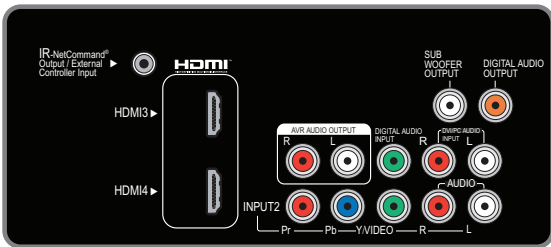

151 SERIES | IMMERSIVE SOUND TV

Models: LT-40151 | LT-46151 | LT-52151

MODEL	LT-40151	LT-46151	LT-52151
Screen Size	40-inch	46-inch	52-inch
Aspect Ratio	16:9 (widescreen)	16:9 (widescreen)	16:9 (widescreen)
Height (Physical)	25.1"	28.1"	31.6"
Width (Physical)	36.7"	42.0"	47.7"
Depth (Physical) w/o Foot	2.9"	2.9"	3.4"
Depth On Base	12.9"	12.9"	12.9"
Height On Base	26.4"	29.4"	32.9"
Weight (Physical)	52.9 lbs.	62.4 lbs.	80.9 lbs.
POWER CONSUMPTION			
Operating	230 Watts	250 Watts	250 Watts
Standby	0.5 Watts	0.5 Watts	0.5 Watts

BACKPANEL

SIDE PANEL

BOTTOM PANEL