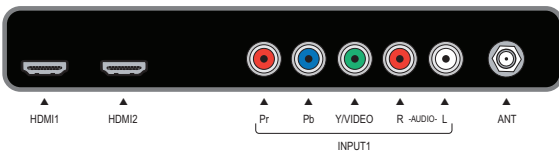

SIDE PANEL

BOTTOM PANEL